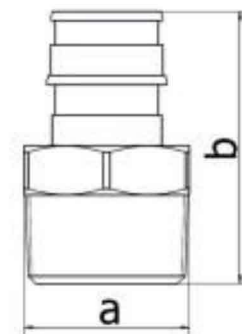

Фитинги ОР, латунь

МУФТА ПЕРЕХОДНАЯ С НАРУЖНОЙ РЕЗЬБОЙ

Артикул	А, мм	В, мм	С, мм	Д, дюйм/мм	Е, мм	F, мм	G, мм	Н, мм	Размер труб, мм	Масса, кг
3204023003	22	39	---	R 1/2"	---	---	---	---	16x2.0 16x2.2	---
3204023120	27	40	---	R 3/4"	---	---	---	---	16x2.0 16x2.2	---
3204023018	22	43	---	R 1/2"	---	---	---	---	20x2.0 20x2.8	---
3204023150	27	44	---	R 3/4"	---	---	---	---	20x2.0 20x2.8	---
3204023002	27	49	---	R 3/4"	---	---	---	---	25x3.5	---
3204023017	35	59	---	R 1"	---	---	---	---	32x4.4	---